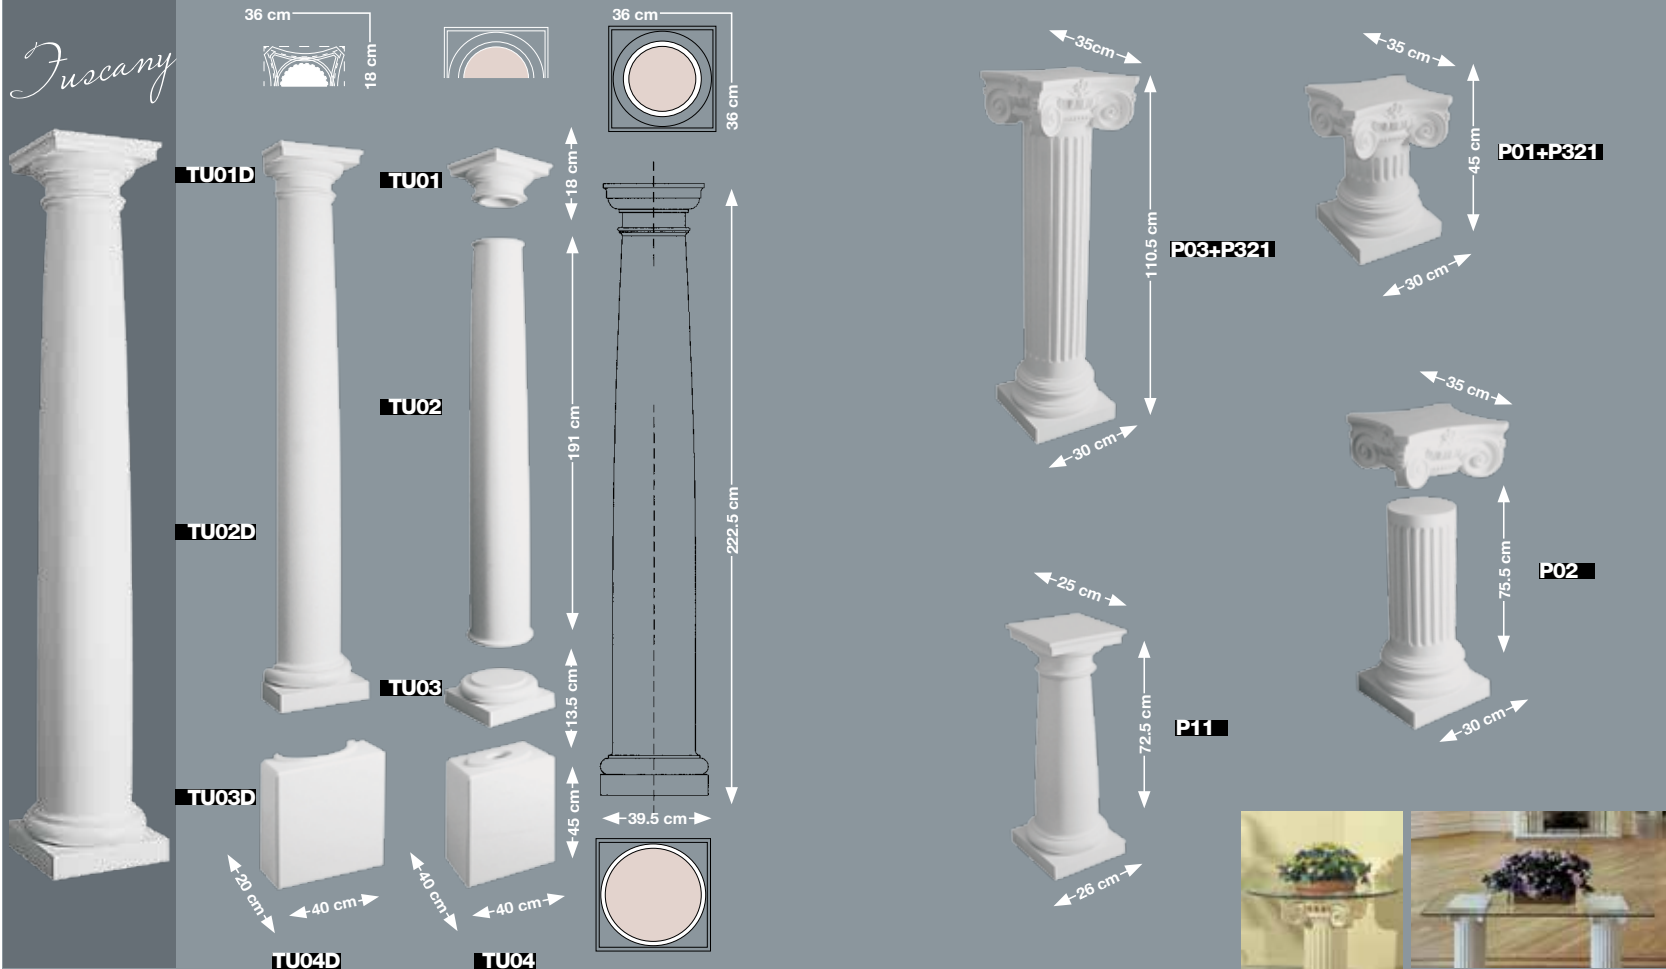

CC11 Ø 66 cm

CC66 Ø 44 cm
CC67 Ø 55 cm

CC07 Ø 43.5 cm

CC22 Ø 46 cm

CC28 Ø 71.0 cm

CC24 Ø 75.0 cm

CC12 Ø 83 cm

CC45 Ø 48.5 cm

CC69 Ø 76.5 x 61.5 cm

CC01 Ø 61 x 31 cm

Columns and Pilasters

25 Years of Luxury

Corinthy

Ionic

Tuscany

Niches and Wall Lighting