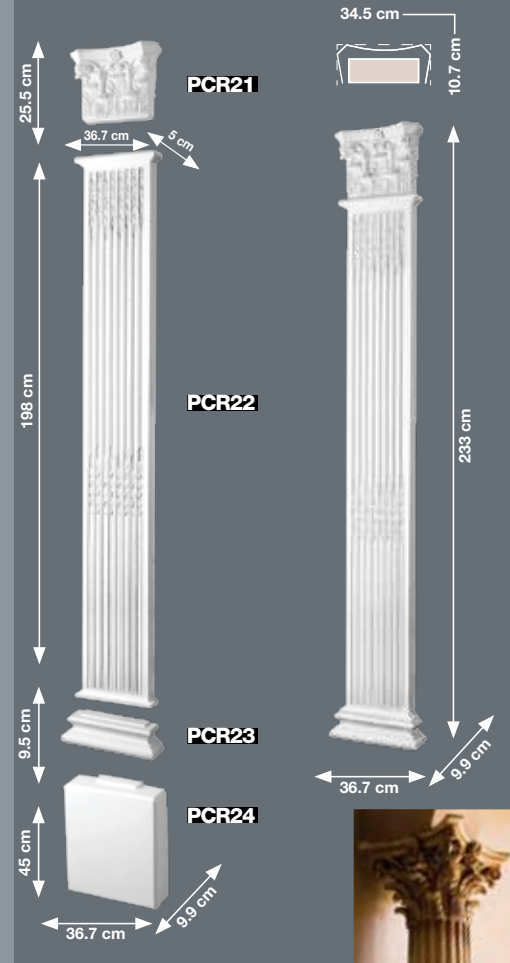

CC11 Ø 66 cm

CC66 Ø 44 cm
CC67 Ø 55 cm

CC07 Ø 43.5 cm

CC22 Ø 46 cm

CC28 Ø 71.0 cm

CC24 Ø 75.0 cm

CC12 Ø 83 cm

CC45 Ø 48.5 cm

CC69 Ø 76.5 x 61.5 cm

CC01 Ø 61 x 31 cm

Columns and Pilasters

25 Years of Luxury

Corinthy

Ionic

Tuscany

Niches and Wall Lighting

25 Years of Luxury

N111

N112

N110

N212 + N310

N110 + N111

N110 + N112

N211 + N310

N212

N211

N310

N210

N101

N102

Code No.	A	B	C	D	E
N101	28cm	55cm	-	-	-
N102	28cm	59cm	-	-	-
N110	-	-	31cm	60cm	9.5cm
N111	42cm	76cm	-	-	-
N112	43cm	70.5cm	-	-	-
N210	-	-	56cm	99cm	18.5cm
N211	69.5cm	119cm	-	-	15cm
N212	69.5cm	119cm	-	-	15cm
N310	-	-	56cm	99cm	18.5cm