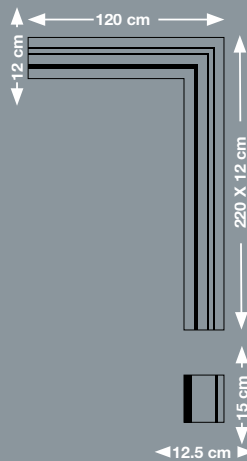

CC69 Ø 76.5 x 61.5 cm

CC01 Ø 61 x 31 cm

Columns and Pilasters

25 Years of Luxury

Corinthy

Ionic

Tuscany

Niches and Wall Lighting

N212

N211

N310

N210

N101

N102

Code No.	A	B	C	D	E
N101	28cm	55cm	-	-	-
N102	28cm	59cm	-	-	-
N110	-	-	31cm	60cm	9.5cm
N111	42cm	76cm	-	-	-
N112	43cm	70.5cm	-	-	-
N210	-	-	56cm	99cm	18.5cm
N211	69.5cm	119cm	-	-	15cm
N212	69.5cm	119cm	-	-	15cm
N310	-	-	56cm	99cm	18.5cm

WA11

WA05

Code Number	A	B	C
WA01	30	20	16
WA04	30	15	14
WA05	41	16	12
WA06	33	16	13
WA07	33	16	8
WA08	35	16	17
WA09	34.2	19.9	16.3
WA10	33.5	11.5	16
WA11	29.4	14.3	14

ND 101

ND 102

ND 221

ND 222

ND 223